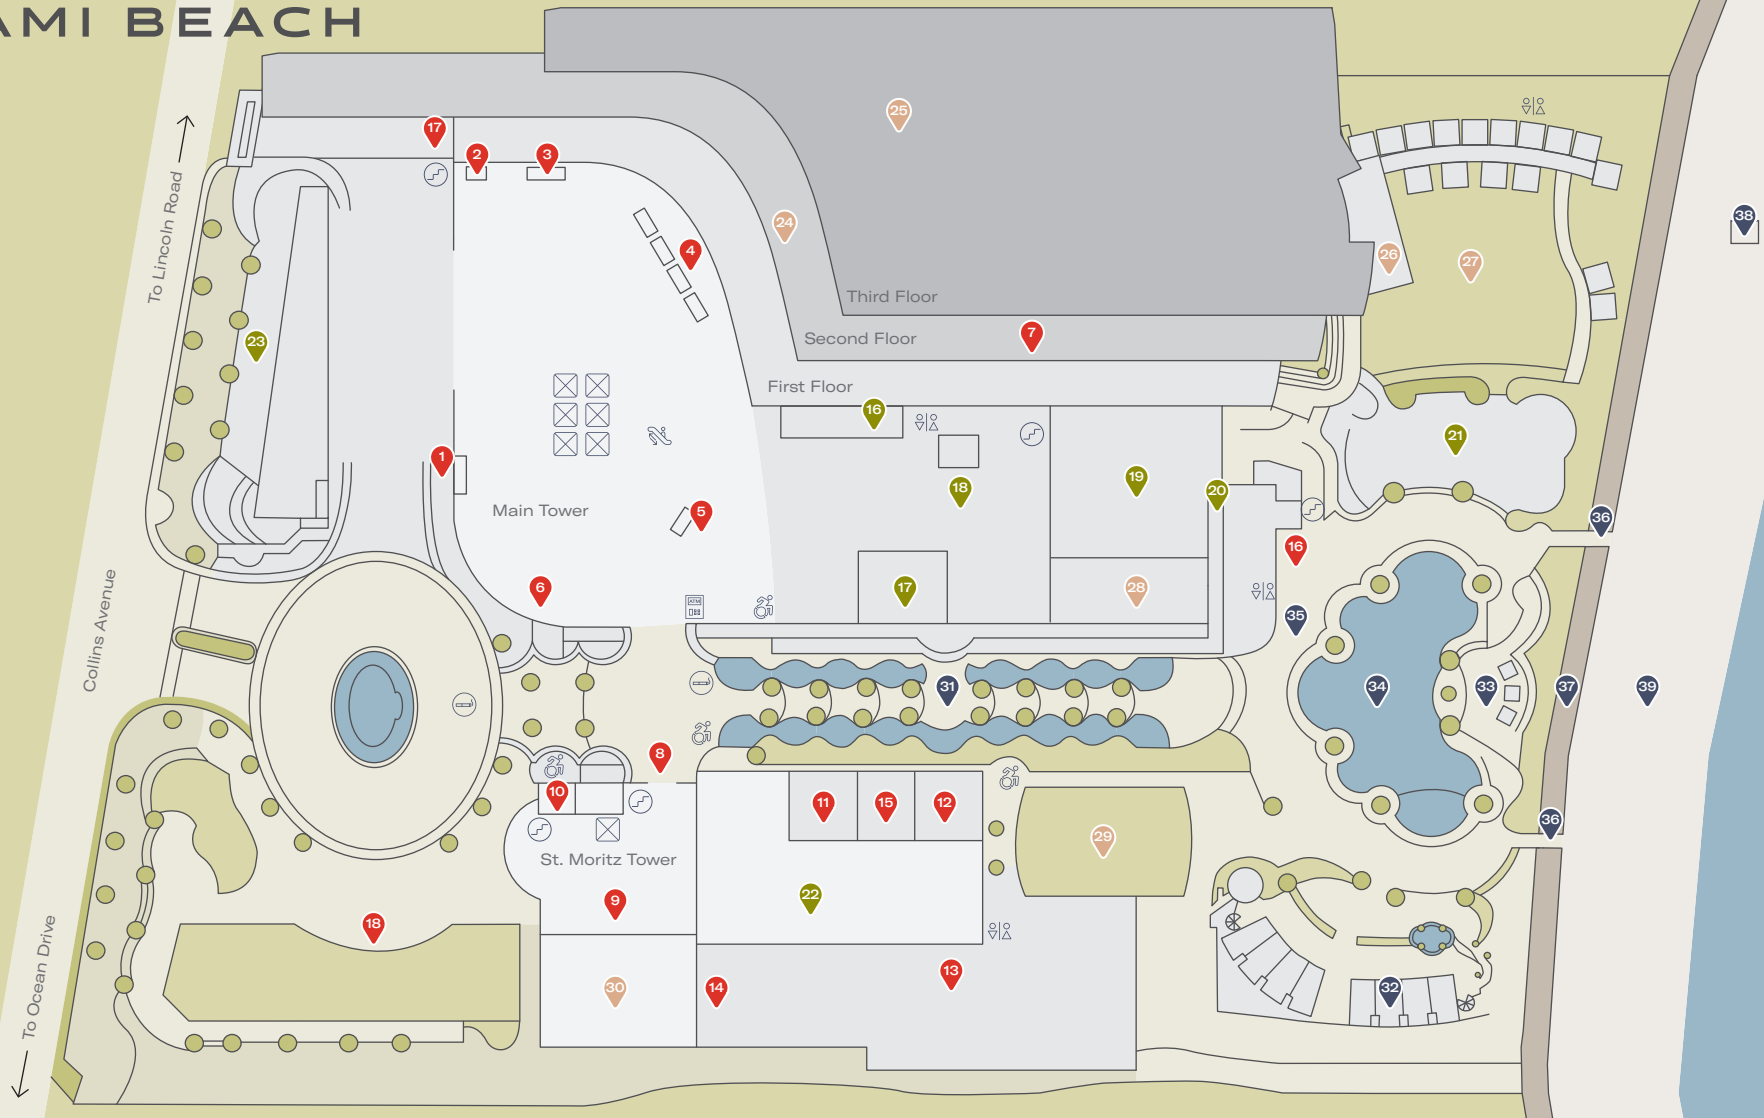

MIAMI BEACH

Amenities and Services

- 1. Main Entrance/Valet
- 2. Enterprise Car Rental
- 3. Bell Stand
- 4. Front Desk
- 5. Concierge
- 6. Splash Boutique
- 7. Fedex Business Center
- 8. St. Moritz Tower Entrance
- 9. St. Moritz Lobby
- 10. Rec Room
- 11. Glam & Go
- 12. SoBe Kids Club
- 13. Exhale Fitness Center
- 14. Exhale Spa
- 15. Exhale Spa Boutique
- 16. Splish Poolside Store
- 17. Taxi/Ride-Hailing Stop
- 18. Spinway Bike Rentals

Dining

- 16. Miami Joe - Coffee, Ice Cream and Grab & Go
- 17. Bar Collins
- 18. Pizza Station
- 19. Preston's Market
- 20. Preston's Terrace
- 21. Nautilus Bar & Grill
- 22. Lure Fishbar
- 23. Aroma Espresso Bar

Meeting and Event Space

- 24. Second Floor Ballrooms
- 25. Third Floor Meeting Rooms
- 26. Americana Terrace
- 27. Americana Lawn
- 28. Preston's Private Dining Room
- 29. St. Moritz Lawn
- 30. Rum Line

Pool and Beach

- 31. Palm Court Walkway
- 32. SOAK Cabanas/Daybeds
- 33. Adult-Only Cabanas
- 34. Pool
- 35. Pool Towel Hut
- 36. Beach Entrance
- 37. Boardwalk
- 38. Watersports/Parasailing
- 39. Beach Chairs